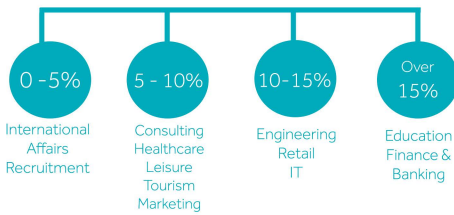

MSc Management

Graduate Locations

UK	Georgia	Malaysia
Italy	Gambia	Indonesia
Japan	Taiwan	Thailand
Guatemala	Iran	Luxembourg

Graduate Job Sectors

Employers

Deloitte
JUST EAT
Mazars UK
PWC
JDX Consulting
Stafforce
Amazon UK
Loop Technology
United Nations
Jaguar Land Rover
First Capital
Beiersdorf
First Capital
Kantar Millward Brown Singapore
Shopper Anonymous Uk
Agricultural Bank of China
Denttourism
True Corporation